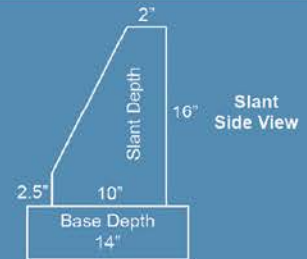

# Single Slant

Slant 24 x 10 x 16  
Base 34 x 14 x 6

Slant Front View

Choose Your Polish: **Polish 1** (Front) **Polish 3** (Front, Top & Back) **Polish 5** (All Sides)

Polished Side

Sawn Side

Rock Side

Aurora Red