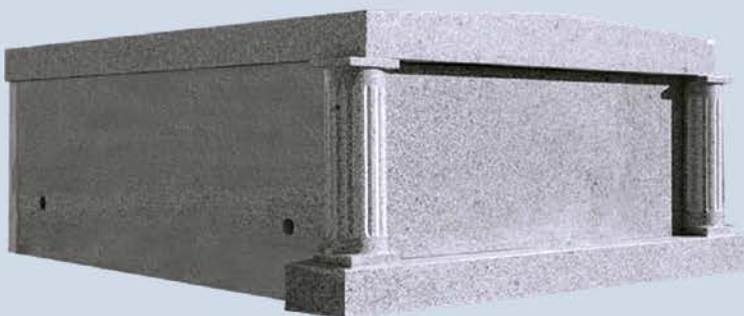

# Mausoleums

2 Door Crypt  
Vertical Mausoleum  
Roof Top

2 Door Crypt  
Vertical Mausoleum  
Flat Top with Header

2 Door Crypt  
Vertical Mausoleum  
Flat Top

One Door 2 Crypt Mausoleum  
Roof Top with Columns

One Door 2 Crypt Mausoleum  
Roof Top

*Different Sizes & Shapes Available.  
The Prices Are Subject To Change, Depending On Location Of Mausoleum In The Cemetery*

**Check With Your Representative For Options**