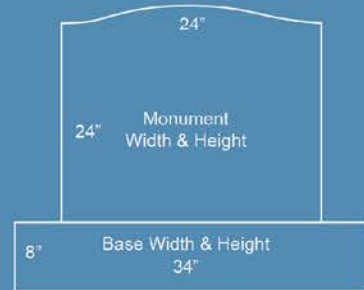

# Single Tablet

Monument 24 x 8 x 24

Base 34 x 14 x 8

Monument Front View

Monument Depth  
8"

Monument  
Side View

Base Depth  
14"

Choose Your Polish: **Polish 2** (*Front & Back*) **Polish 3** (*Front, Top & Back*) **Polish 5** (*All Sides*)