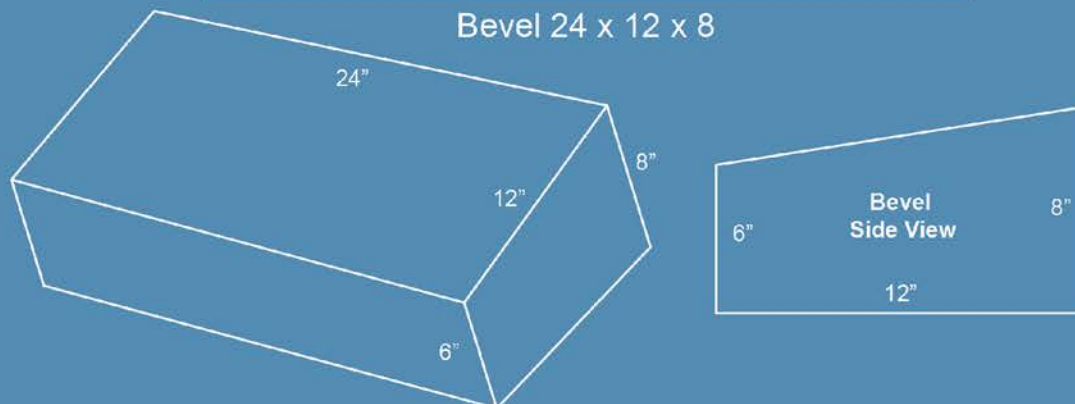

India Red

Jet Black

Mahogany

Missouri Red

North American Pink

Rainbow

Bevel 24 x 12 x 8

Bevel Memorials Are Set Above The Ground