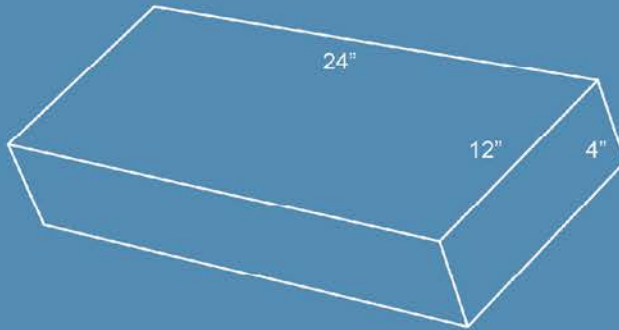

# Flush

Flush 24 x 12 x 4

Flush Memorials Are Generally Set At Ground Level

*Check With Your Cemetery To Understand Their Limitations & Requirements Before You Choose Your Memorial  
Cemetery Lot Map Location Required Before Installation Of Your Memorial*